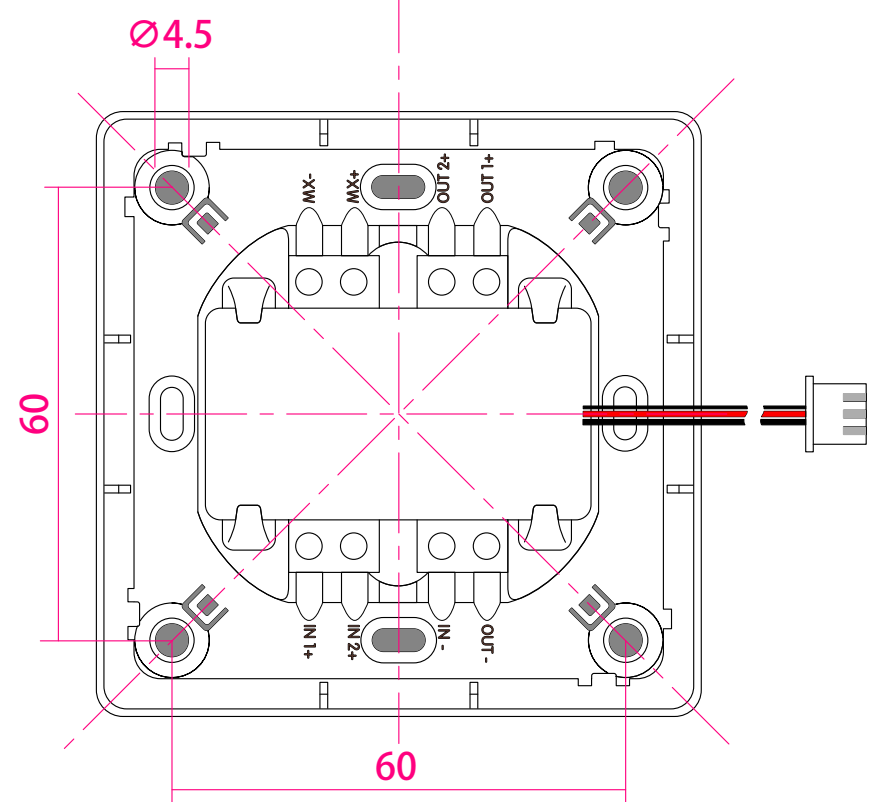

includes additional frames
angular

includes additional frames
concave

Title **MX-Door1-INT**

Date **2014.1.10**

Scale

1:1