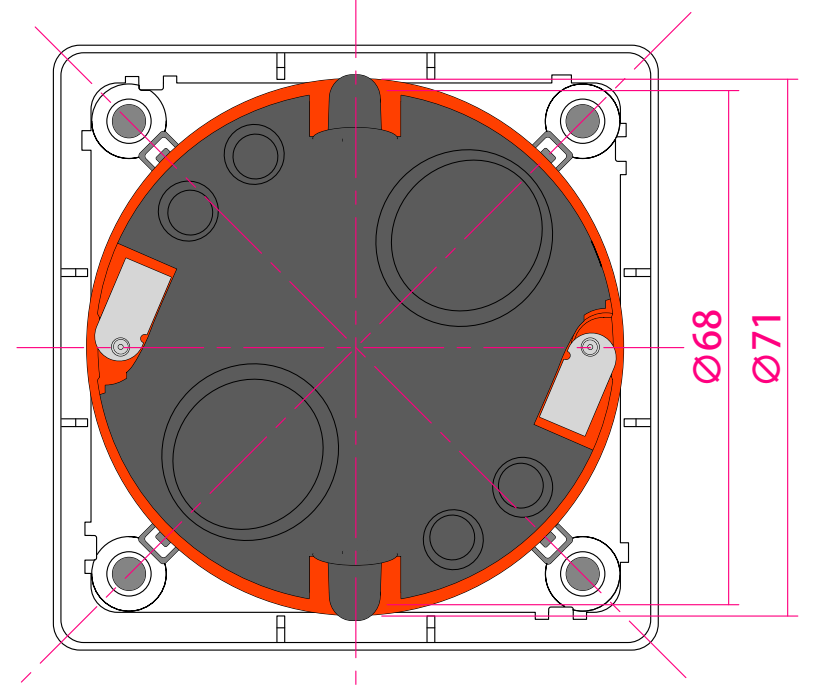

includes additional frames
angular

includes additional frames
concave

Title **MX-Door1-INT**

Date **2014.1.10**

Scale

1:1