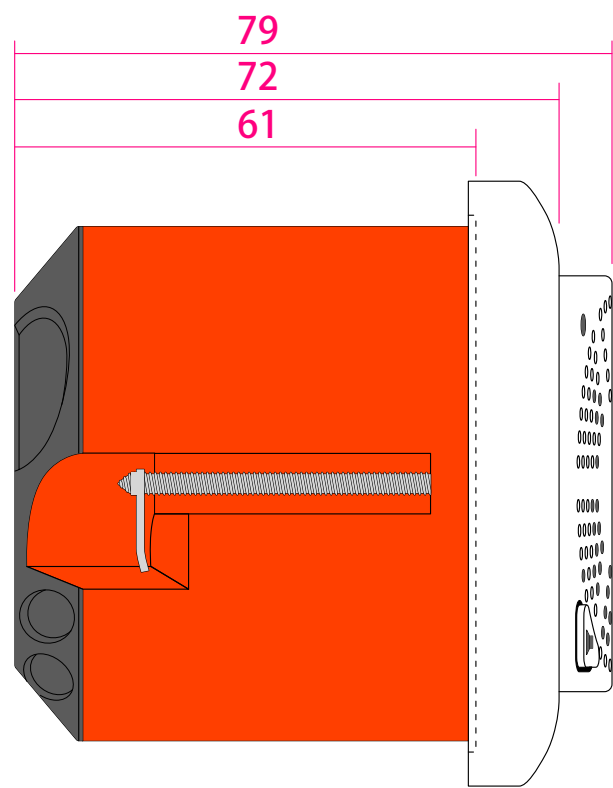

includes additional frames
angular

includes additional frames
concave

Title **MX-Door1-INT**

Date **2014.1.10**

Scale

1:1