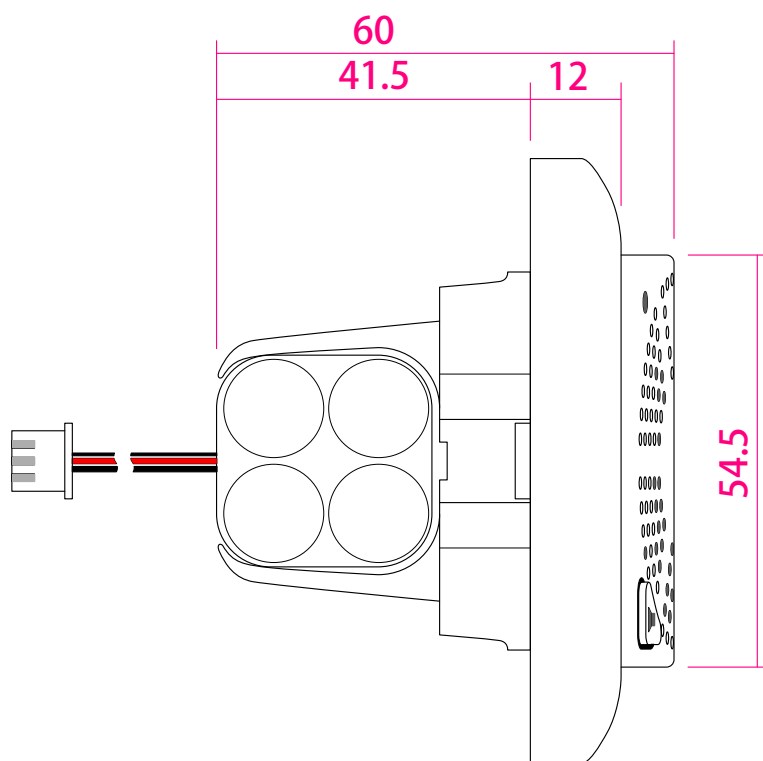

includes additional frames
angular

includes additional frames
concave

Title **MX-Door1-INT**

Date **2014.1.10**

Scale

1:1