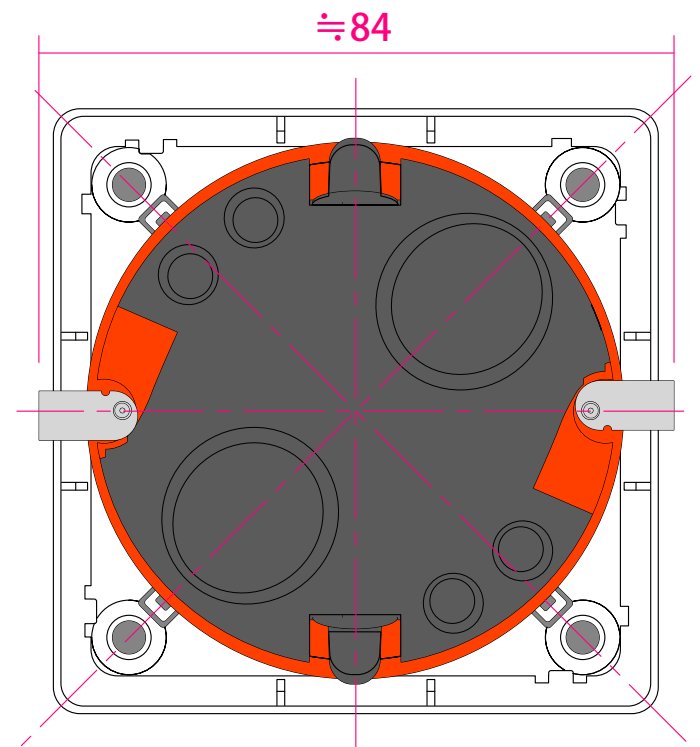

includes additional frames
angular

includes additional frames
concave

Title **MX-Door1-INT**

Date **2014.1.10**

Scale

1:1