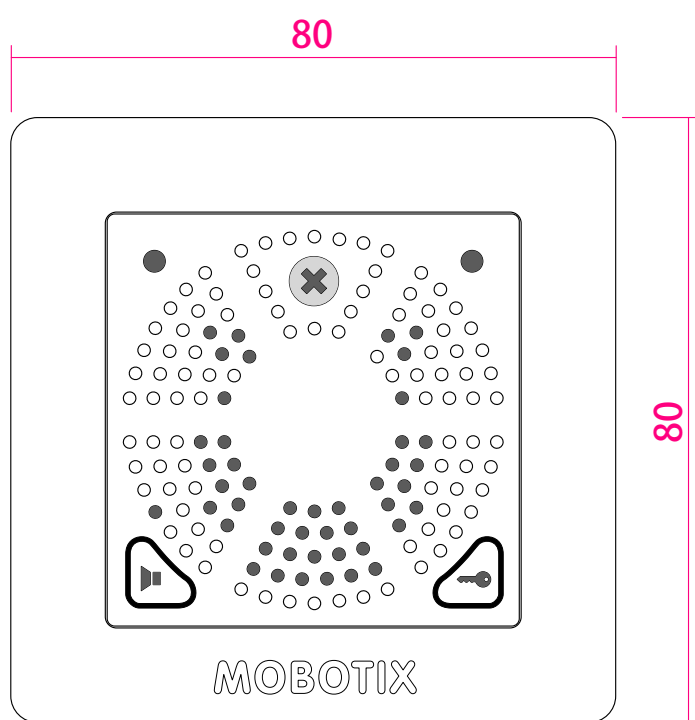

includes additional frames
angular

includes additional frames
concave

Title **MX-Door1-INT**

Date **2014.1.10**

Scale

1:1